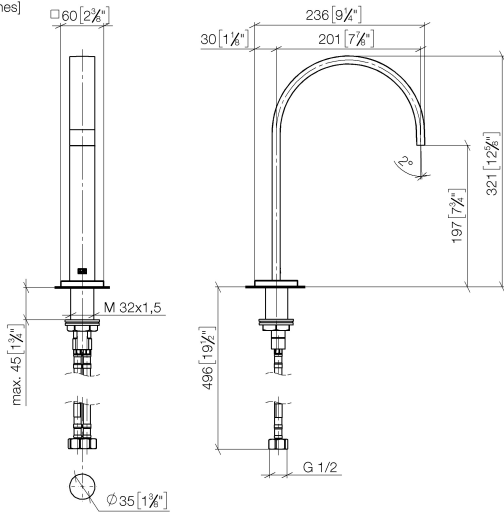

MEM Deck-mounted basin spout without pop-up waste - Champagne (22kt Gold)

MEM

13 716 782

- 200mm projection
- fixed spout
- rectangular, air-enriched flow
- height of mixer 321 mm
- height up to aerator 190 mm
- hole diameter 35 mm
- rosette 60 x 60 mm
- 2x screw-in M 10 x 1 pressure hose, leak-tested
- 1/2" connection
- max. flow 5.7 l/min
- lead-free
- This product can help a building meet the requirements of Green Building Rating Systems, e.g. LEED®, BREEAM®, DGNB

	Champagne (22kt Gold)	13 716 782-47
	Chrome	13 716 782-00
	Brushed Platinum	13 716 782-06
	Platinum	13 716 782-08
	Dark Chrome	13 716 782-19
	Brushed Durabross (23kt Gold)	13 716 782-28
	Brushed Champagne (22kt Gold)	13 716 782-46
	Brushed Dark Platinum	13 716 782-99

13 716 782
mm [inches]

Flow rate chart

Certificates

GDV_0400289.

MEM Deck-mounted basin spout without pop-up waste - Champagne (22kt Gold)

MEM

13 716 782
Parts for other
finishes can be found
here: [Chrome](#)